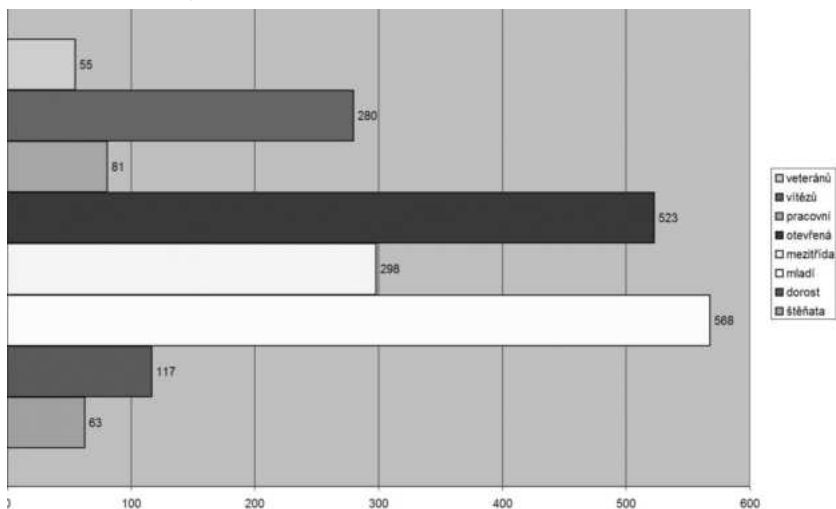

Statistika přihlášených psů dle tříd

Počty přihlášených psů dle jednotlivých států

Stát	Počet psů
Česká republika	1483
Německo	8
Nizozemí	2
Polsko	2
Slovensko	2
Slovensko	2
Itálie	2
Dánsko	1
Maďarsko	1
Rakousko	1
Rusko	1
Švýcarsko	1
Austrálie	1
Srbsko	1