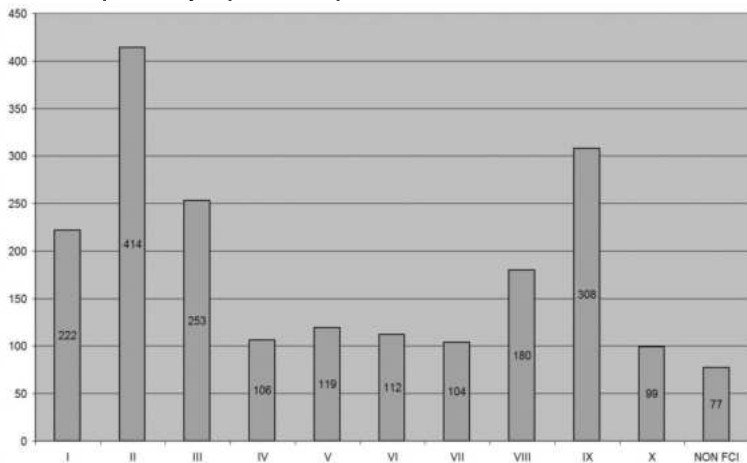

NÁRODNÍ VÝSTAVA KLATOVY 2013 V ČÍSLECH

Statistika přihlášených psů dle skupin FCI